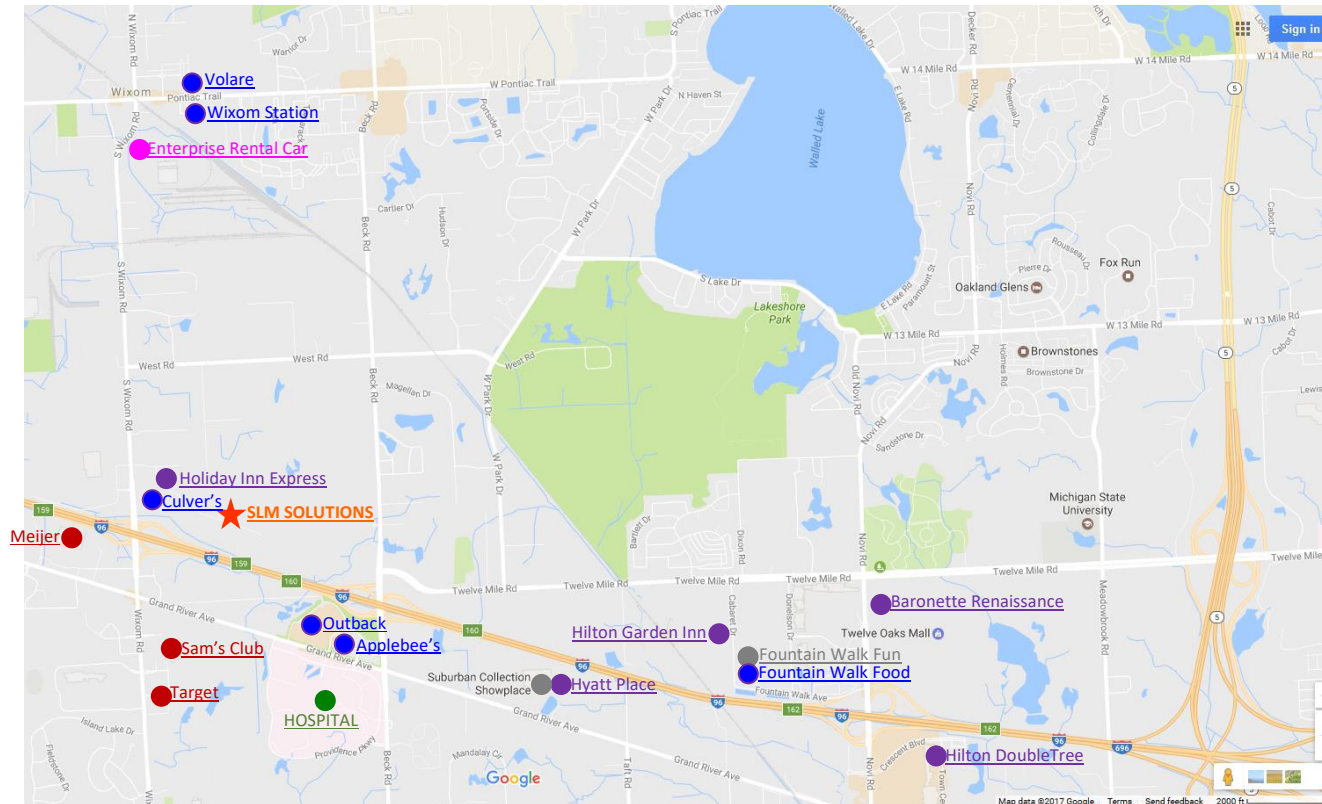

Holiday Inn Express

48953 Alpha Drive
Wixom, MI 48393
P: 248 735-2781
SLM Corporate Rate: $93+

Call and reference
"SLM Solutions Preferred Rate"

Hyatt Place

46080 Grand River
Novi, MI 48374
P: 248 513-4111

Hilton Garden Inn

27355 Cabaret Drive
Novi, MI 48377
P: 248 348-3840

Baronette Renaissance

27790 Novi Road
Novi, MI 48377
P: 248 349-7800

LEGEND:

- SLM SOLUTIONS NA
- HOTELS
- STORES
- RESTAURANTS
- HOSPITAL
- ENTERPRISE RENTAL CAR
- PLACES OF INTEREST

Hilton DoubleTree

42100 Crescent Boulevard
Novi, MI 48375
P: 248 344-8800

FOUNTAIN WALK FUN

Airtime Trampoline

P: 248 671-1700

Duel (Dueling Pianos)

P: 248-513-4686

Emagine Novi Movie Theatre

P: 248-468-2990

Escape Room

P: 248-308-2500

JD Racing Indoor Karting

P: 248-773-8777

Lucky Strike Bowling

P: 248-374-3420

X Golf: Golf Simulator

P: 248-513-4761

Putting Edge Fun Centers (Black Lit Mini Golf)

P: 248-348-4022

SLM Solutions NA, Inc.
48561 Alpha Drive, Suite 300
Wixom, Michigan 48393

Main 248.240.5400
Fax 248.240.5410
www.slm-solutions.us