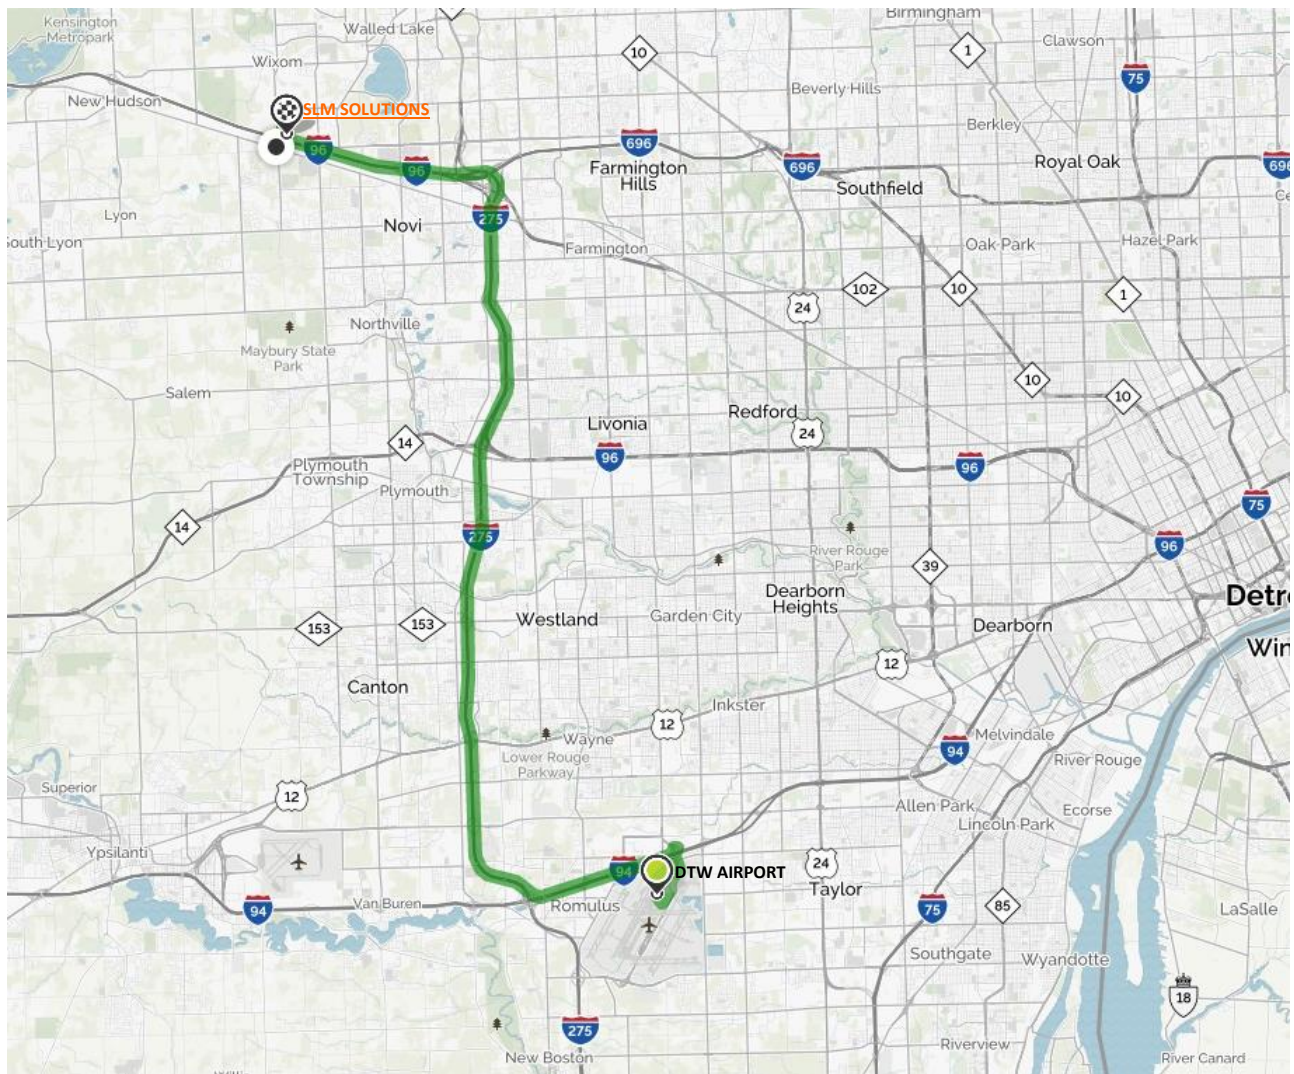

DIRECTIONS FROM DETROIT METROPOLITAN AIRPORT (DTW) TO SLM SOLUTIONS NA, INC.

- Merge onto I-94 West toward Chicago 3.57 miles
- Merge onto I-275 North via EXIT 194 toward Flint 20.84 miles
- I-275 N becomes I-96 West 3.92 miles
- Take the Wixom Road North exit, EXIT 159, toward Wixom 0.49 miles
- Turn right onto Wixom Road, stay in the right lane 0.24 miles
- Turn right onto Alpha Drive (traffic light at the Menard's entrance), turn right again onto Alpha Drive
- SLM Solutions is a half mile on the right